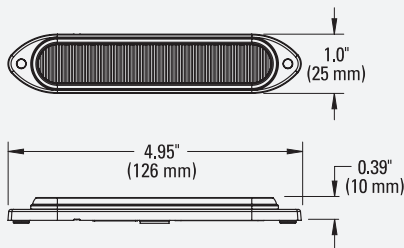

ENHANCE WORKSITE VISIBILITY AND SAFETY WITH INTELLIGENT ILLUMINATION FROM GROTE

GROTE LED

EASY INSTALLATION

12/24V

DUAL VOLTAGE

MADE IN USA

EZ-FIND
SCAN FOR TECH SPECS,
RELATED PRODUCTS
AND MORE

FOR MORE INFORMATION
VISIT OUR WEBSITE.
GROTE.COM