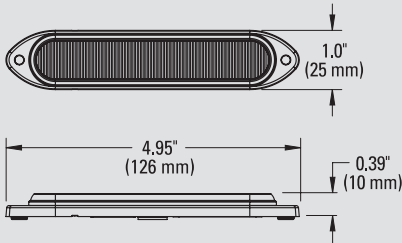

ENHANCE WORKSITE VISIBILITY AND SAFETY WITH INTELLIGENT ILLUMINATION FROM GROTE

GROTE LED

EASY INSTALLATION

12/24V

DUAL VOLTAGE

MADE IN USA

MATERIAL:
79276: BLACK POLYCARBONATE HOUSING
79266: BLACK POWDER COAT HOUSING, DIE-CAST BASE
RATINGS AND COMPLIANCES:
VMRS: 034-001-021
79266: CLASS I (AMBER); SAE J595

PART #	DESCRIPTION	TERMINATION	VOLTAGE	AMPERAGE
79276	6 DIODE HINVII LED DIRECTIONAL	BLUNT CUT	12/24VDC	0.4A
79276-3	6 DIODE HINVII LED DIRECTIONAL, BULK PACK	BLUNT CUT	12/24VDC	0.4A
79266	DUAL FUNCTION, 6 DIODE AMBER / 4 DIODE HINVII	BLUNT CUT	12/24VDC	0.4A
79266-3	DUAL FUNCTION, 6 DIODE AMBER / 4 DIODE HINVII, BULK PACK	BLUNT CUT	12/24VDC	0.4A