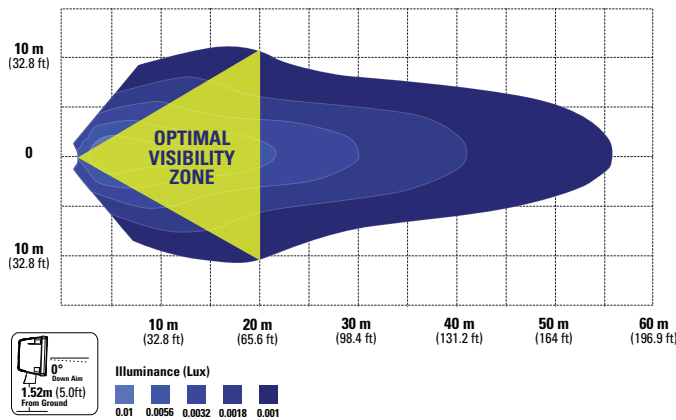

RATINGS AND COMPLIANCES:

VMRS: 034-001-021
79266: CLASS I (AMBER);
SAE J595

EZ-FIND
SCAN FOR TECH SPECS,
RELATED PRODUCTS
AND MORE

FOR MORE INFORMATION
VISIT OUR WEBSITE.
GROTE.COM