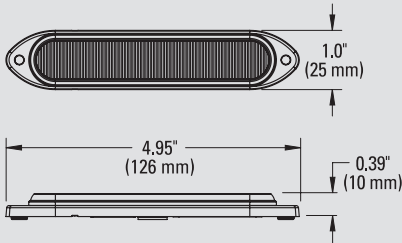

RATINGS AND COMPLIANCES:

VMRS: 034-001-021
79266: CLASS I (AMBER);
SAE J595

EZ-FIND
SCAN FOR TECH SPECS,
RELATED PRODUCTS
AND MORE

FOR MORE INFORMATION
VISIT OUR WEBSITE.
GROTE.COM