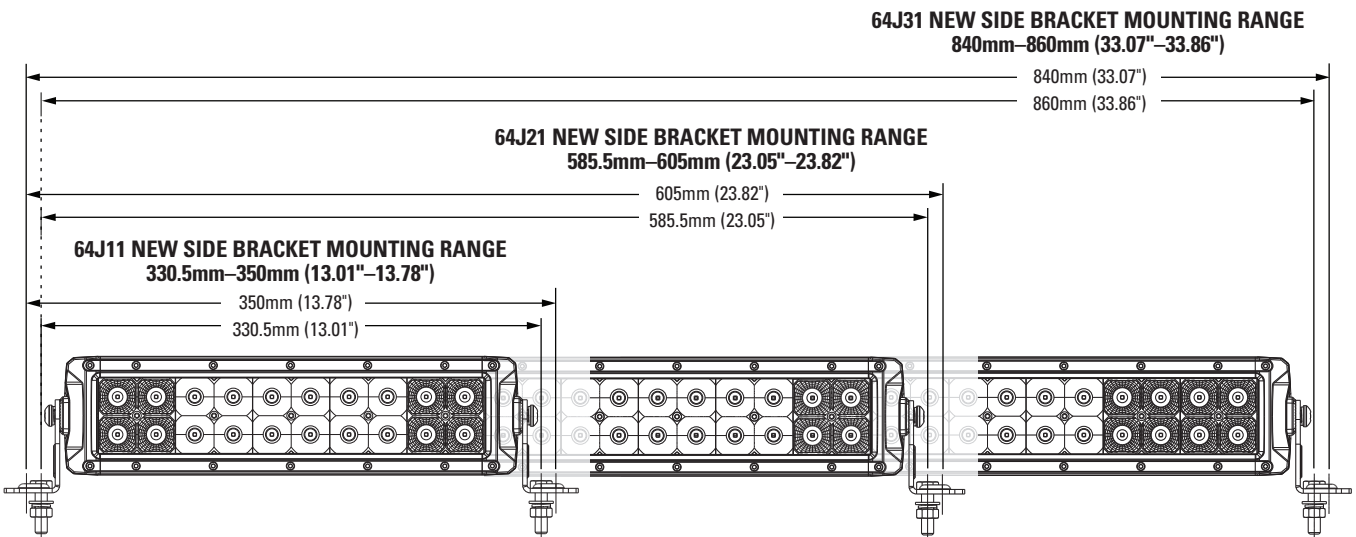

GROTE LIGHT BAR BRACKET CHANGE NOTIFICATION

ADJUSTABLE PEDESTAL MOUNT STILL INCLUDED

OLD SIDE BRACKET

NEW SIDE BRACKET
SERVICE PART NUMBER 42450

*As part of Grote's commitment to continuous product improvement, we have implemented changes to our **LED Off-Road Light Bars.***

The side brackets of Grote's LED Off-Road Light Bars have been updated to make them compatible with the mounting holes of older versions of Grote Light Bars. Customers who bought previous versions can now use the same mounting hole positions with our new and improved Light Bars. Grote's LED Off-Road Light Bars still feature dual mounting options, with either adjustable pedestal or side mount to choose from.