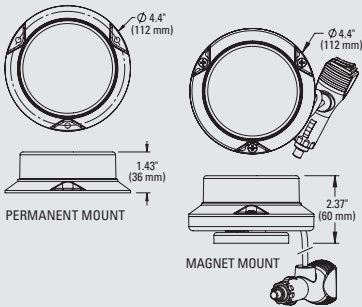

LED MINI BEACONS

CLASS I, CLASS III

FROM GROTE

12
FLASH
PATTERNS

SAE
INTERNATIONAL
SAE J845™
STANDARD

S
S-LINK™
CAPABLE

F
COMPACT
SIZE

VOLTAGE:
PERMANENT MOUNT: 9–32 VDC
MAGNET MOUNT: 12 VDC

AMP DRAW:
0.4 AMPS @ 12 VDC

APPROVALS:
SAE J845 CLASS I (AMBER, WHITE, BLUE)
SAE J845 CLASS III (GREEN)

COMPACT SIZE, BIG VERSATILITY

Grote's LED Mini Beacons are the smallest beacons that Grote offers, but with 12 customer selectable flash patterns and S-Link™ 2.0 capabilities they are big on features and capabilities.